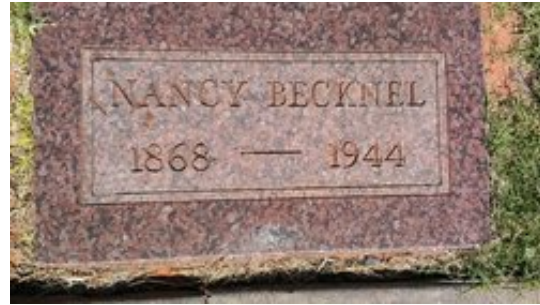

Nancy Becknell

[Memorial](#)

[Photos](#)

[Flowers](#)

[Share](#)

[Edit](#)

[Learn about sponsoring this memorial...](#)

Birth: 1868
Death: Apr. 21, 1989

Family links:

Children:

[J Raymond Becknel (1909 - 1972)*](#)

*[Calculated relationship](#)

Note: 76 years

Burial:

[Clinton Cemetery](#)

Clinton

Custer County

Oklahoma, USA

Plot: 1-222-N2SE4

[Edit Virtual Cemetery info [?]](#)

Created by: [Dolores Colwell Willis &...](#)

Record added: Jan 16, 2012

Find A Grave Memorial# 83533815

Added by: [Heish1](#)